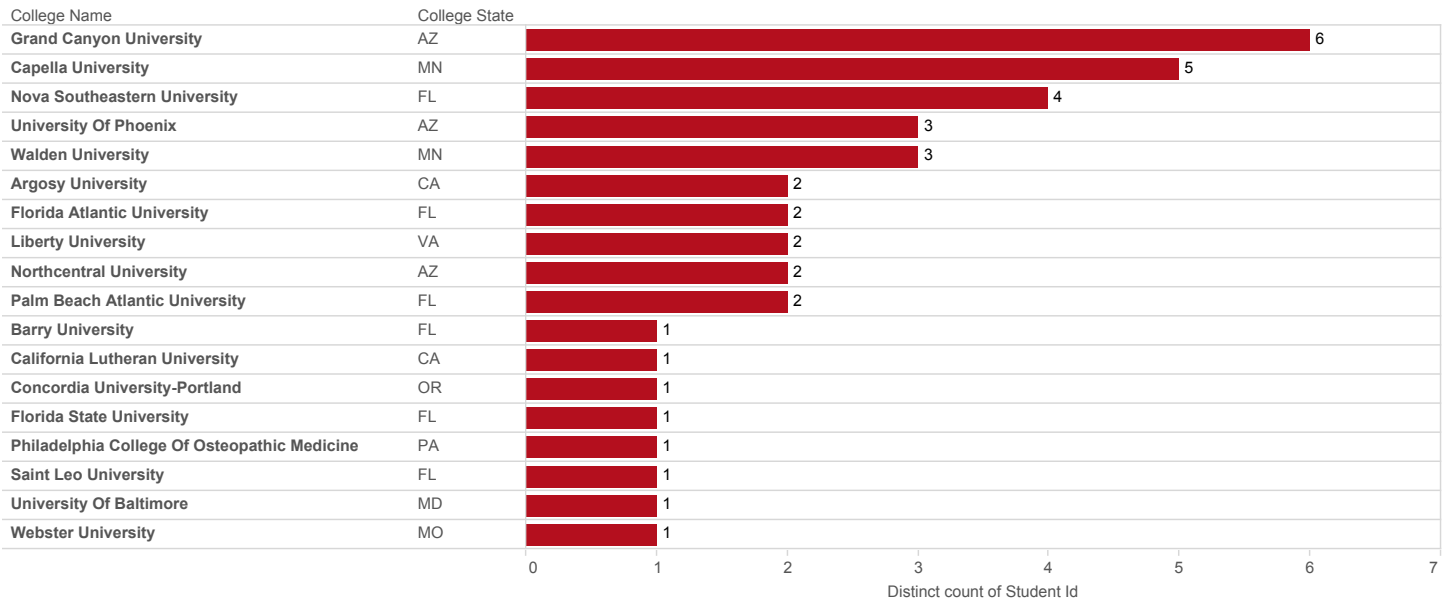

Graduate Schools Selected by 331 Recipients of Both PBA Undergraduate and Graduate Degrees

Data Source: National Student Clearinghouse Subsequent Enrollment

7/18/16 KJS

Produced by Office of Accreditation, Assessment, and Research